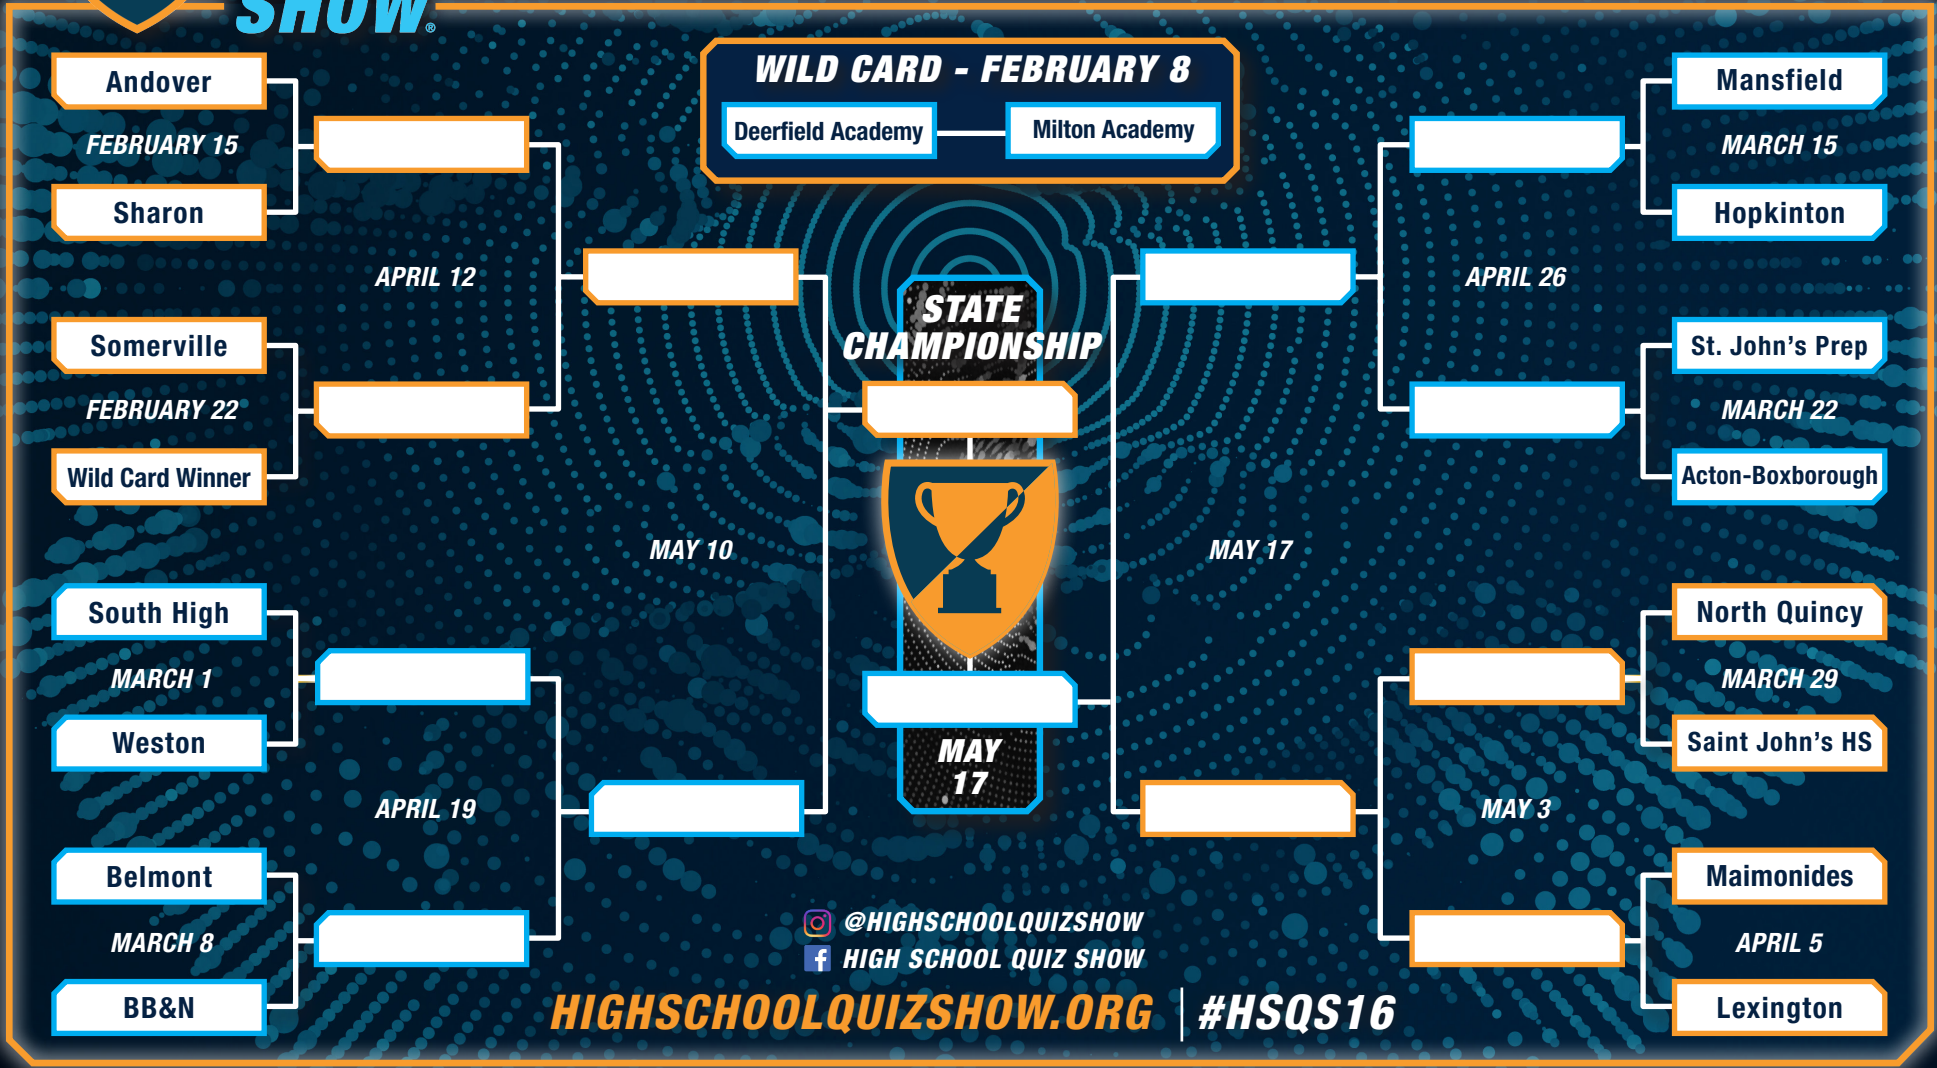

HIGH SCHOOL QUIZ SHOW

OFFICIAL SEASON 16 TOURNAMENT BRACKET

HIGH SCHOOL QUIZ SHOW
IS A PRODUCTION OF GBH

MAJOR FUNDING PROVIDED BY

ADDITIONAL FUNDING PROVIDED BY